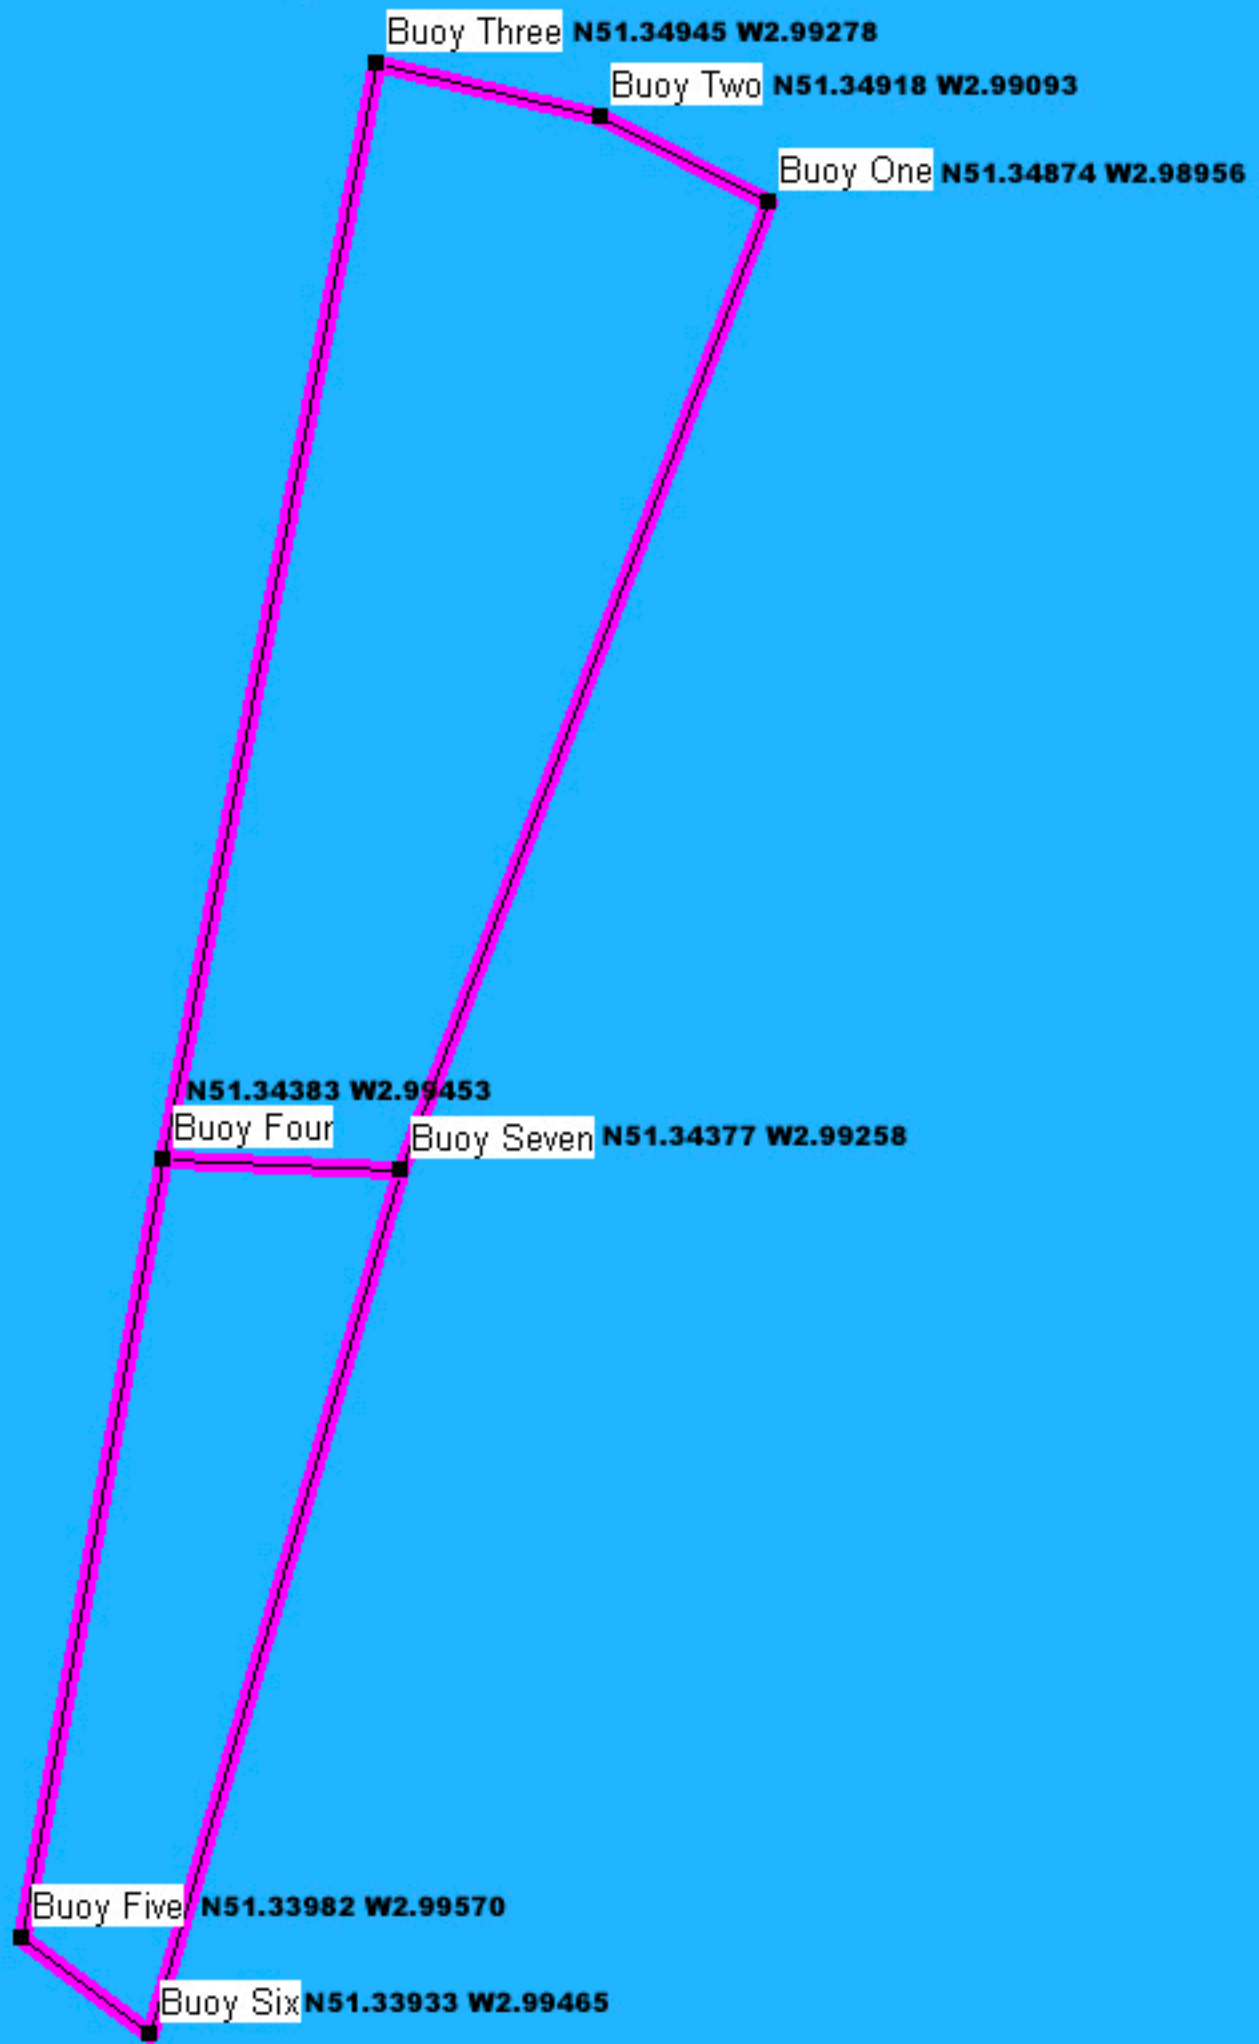

Weston Super Mare Course Map. Buoys one through to seven are for National Races, Buoy five and six are missed out for Club Races

Royal Parade

Marine Parade